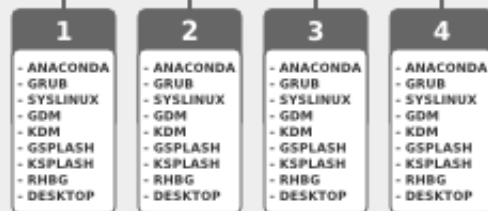

1. Corporate Communication

It takes place through Mailing lists, IRC channels, Forums, Bug reports, Wiki and Planet.

2. Corporate Behaviour

It takes place through Corporate Communication.

3. Corporate Structure

The CentOS Project Corporate Structure is based on a Monolithic Corporate Visual Identity Structure. In this structure, one unique name and one unique visual style is used in all visual manifestation of Corporate Design.

Corporate Identity

4. Corporate Design

The CentOS Distribution