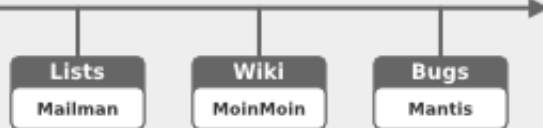

The CentOS Web