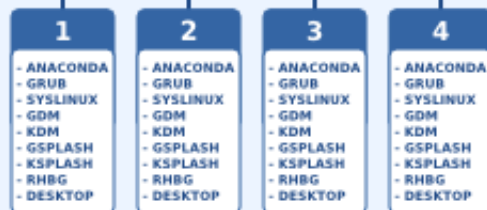

1. Corporate Communication

It takes place through Mailing lists, IRC channels, Forums, Bug reports, Wiki and Planet.

2. Corporate Behaviour

It takes place through Corporate Communication.

3. Corporate Structure

The CentOS Project Corporate Structure is based on a Monolithic Corporate Visual Identity Structure. In this structure, one unique name and one unique visual style is used in all visual manifestation of Corporate Design.

Corporate Identity

4. Corporate Design

The CentOS Distribution